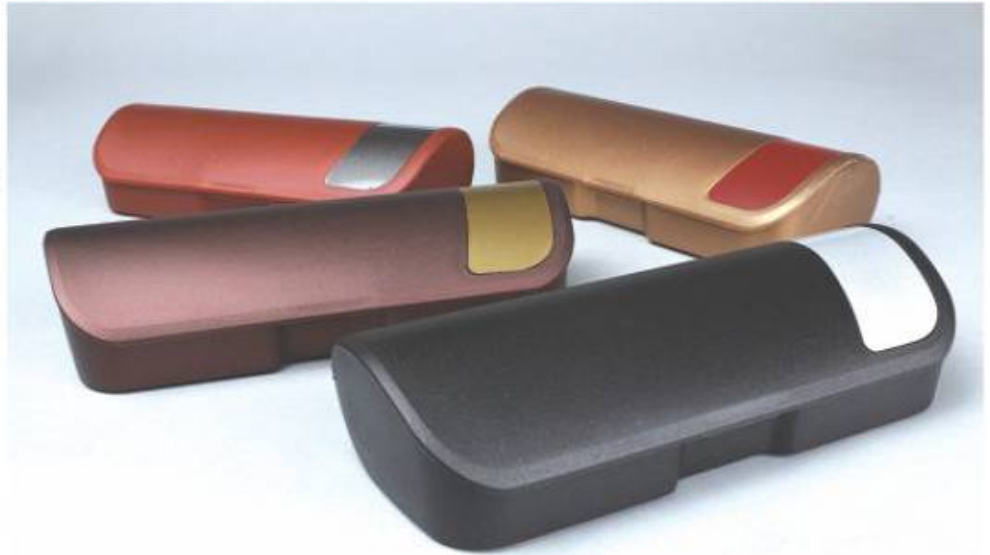

Elliot

Packing : 480 Pcs.
Material : Polypropylene
Size : 165 x 62 x 40mm.

Available in Black /
Metallic / Rainbow