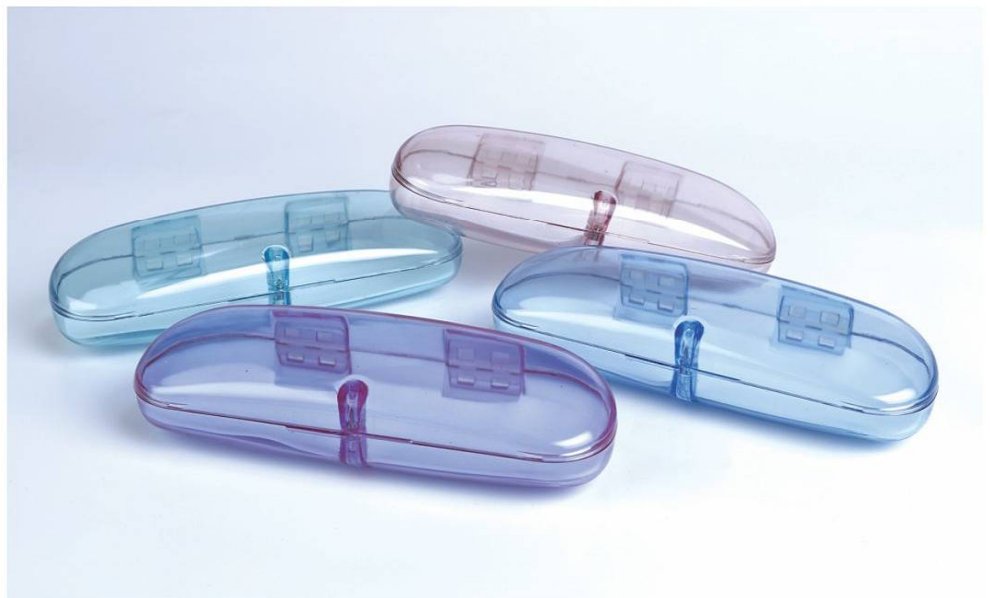

Material : SAN / ABS

Size : 162 x 60 x 35mm.

Available in
Clear / **Rainbow**

Dove

Packing : 528 Pcs.

Material : SAN / ABS

Size : 153 x 48 x 36mm.

Available in Metallic /
Water Color / Rainbow