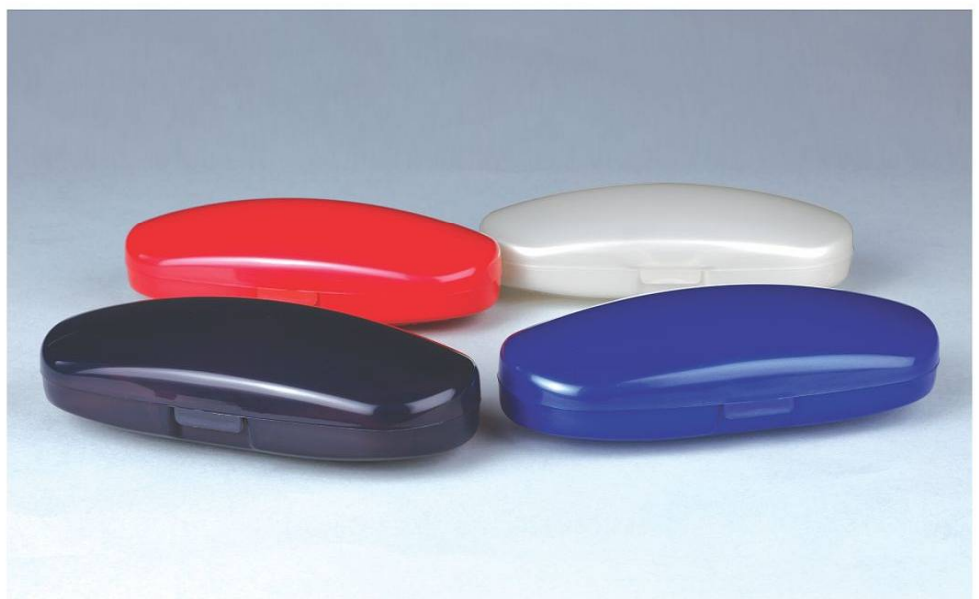

Available in Metallic /
Water Color / **Rainbow**